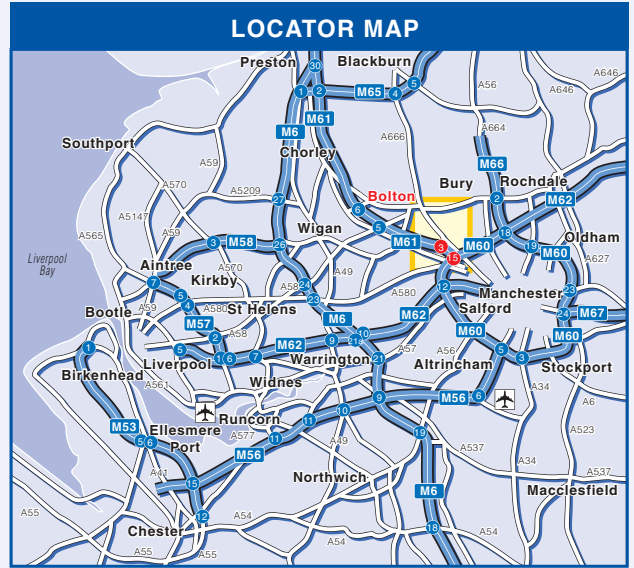

**How to find us**

**PUBLIC TRANSPORT**

By Rail, Bolton Station.  
Approximately 15 minutes walk away.

By Air, Manchester International Airport.  
Approximately 30 minutes drive away.

**SECTION DETAIL**