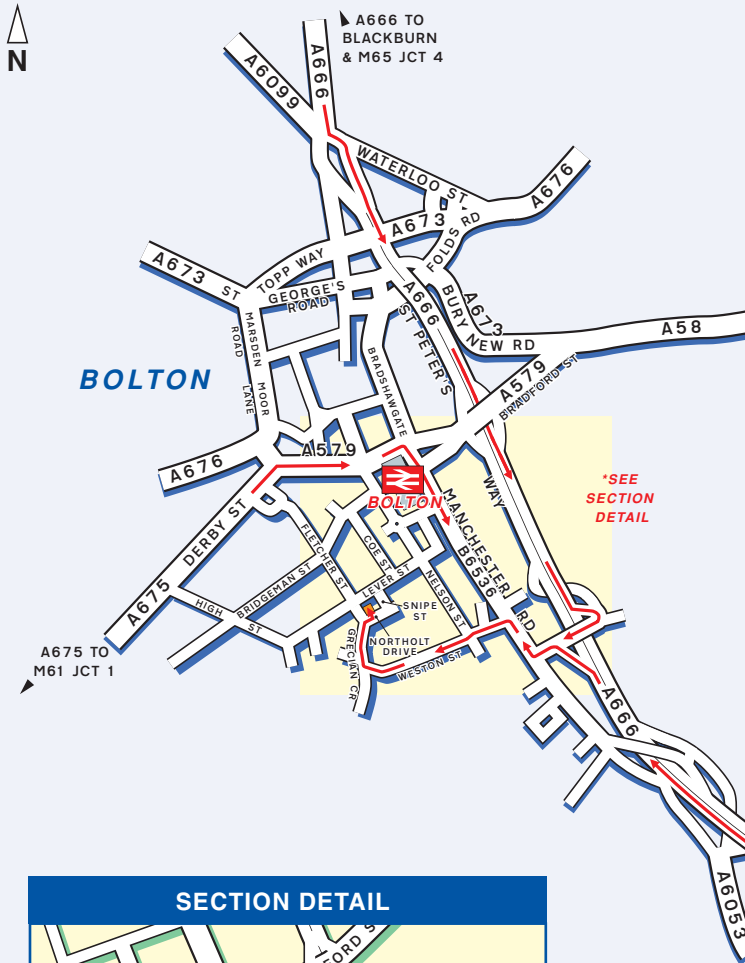

**How to find us**

**PUBLIC TRANSPORT**

By Rail, Bolton Station.  
Approximately 15 minutes walk away.

By Air, Manchester International Airport.  
Approximately 30 minutes drive away.

**SECTION DETAIL**