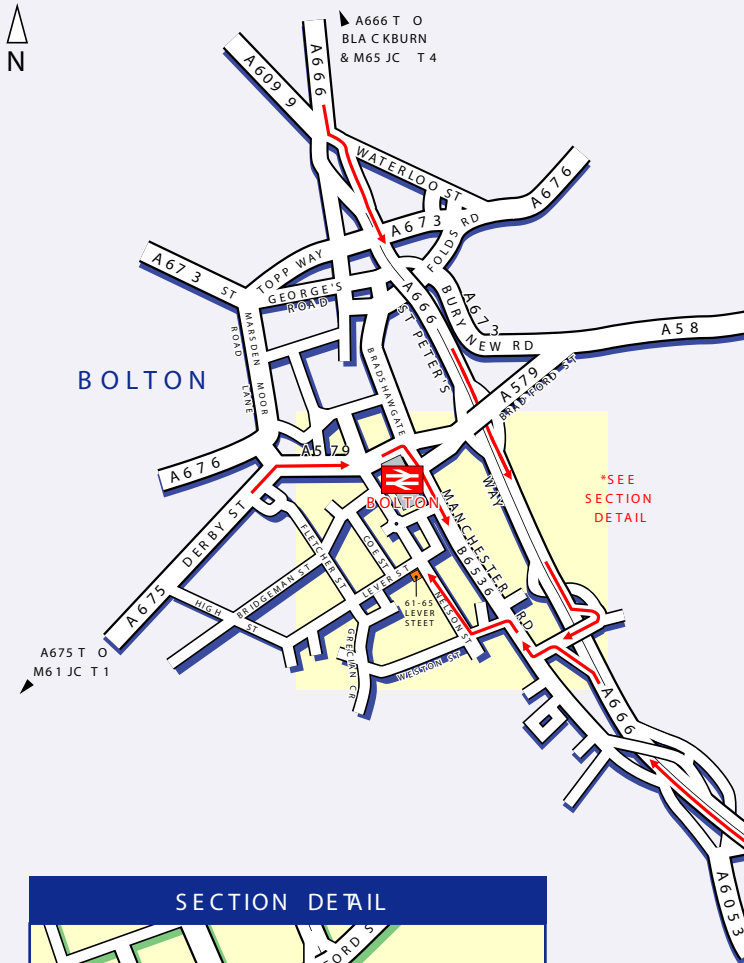

How to find us

Tel: +44(0)1204 532544

Fax: +44(0)1204 522285

PUBLIC TRANSPORT

By Rail, Bolton Station.
Approximately 15 minutes walk away.

By Air, Manchester International Airport.
Approximately 30 minutes drive away.