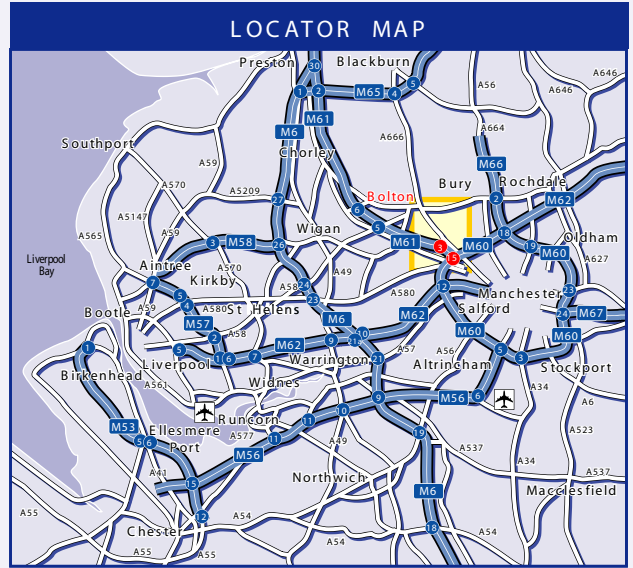

How to find us

Tel: +44(0)1204 532544

Fax: +44(0)1204 522285

PUBLIC TRANSPORT

By Rail, Bolton Station.
Approximately 15 minutes walk away.

By Air, Manchester International Airport.
Approximately 30 minutes drive away.