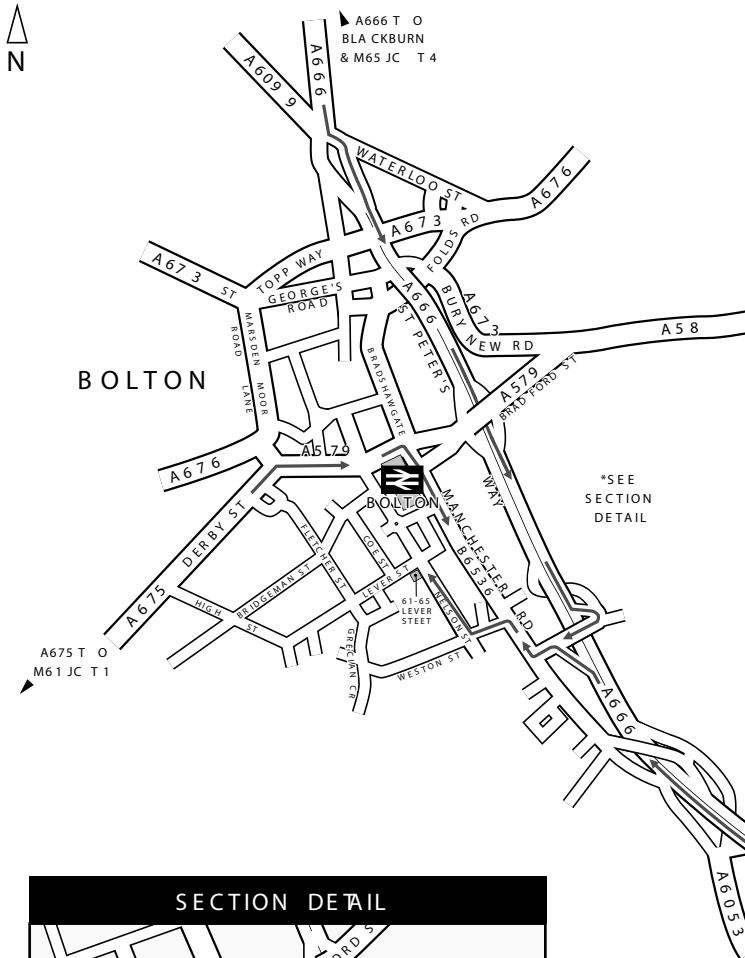

How to find us

Tel: +44(0)1204 532544

Fax: +44(0)1204 522285

PUBLIC TRANSPORT

By Rail, Bolton Station.
Approximately 15 minutes walk away.

By Air, Manchester International Airport.
Approximately 30 minutes drive away.